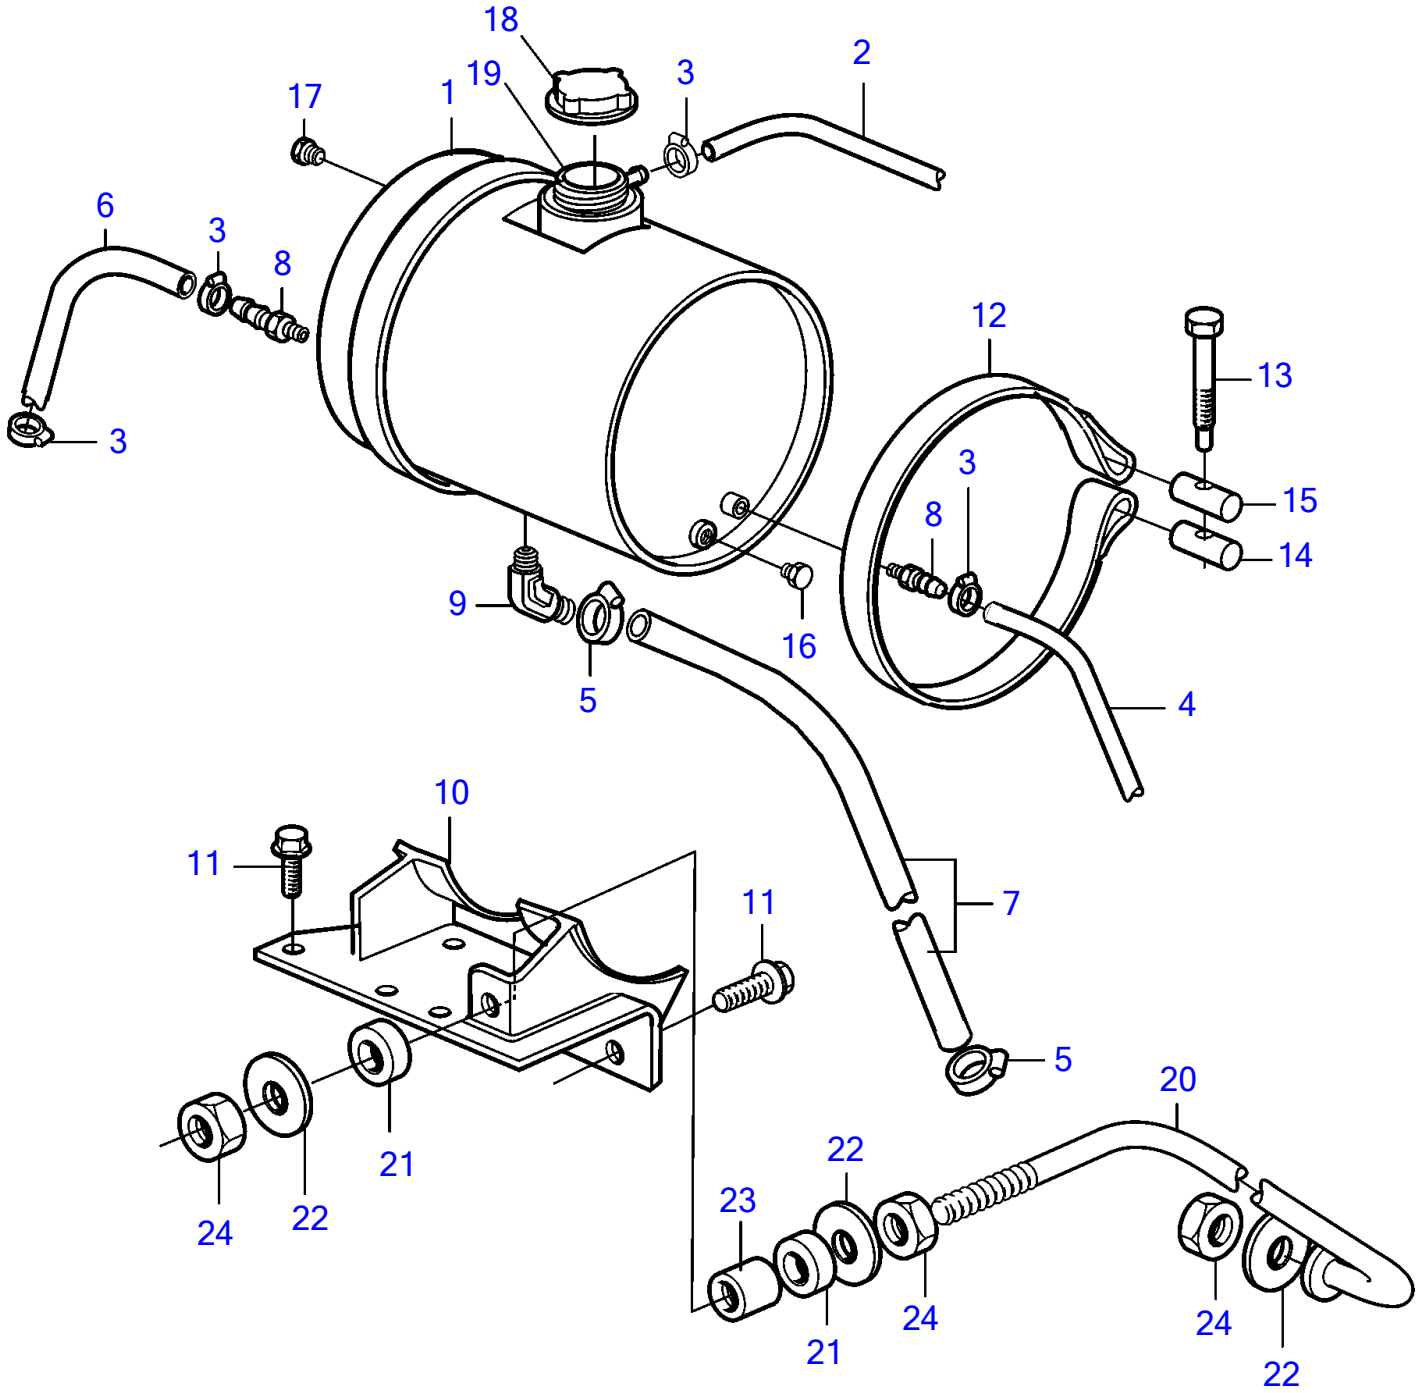

D12D-A MG, D12D-E MG

23715

D12D-A MG, D12D-E MG

REF	PART NO.	QTY	DESCRIPTION	NOTES
1	3827367	1	Expansion tank	
2	192618	X	Hose	L=2300mm
3	993979	4	Hose clamp	
4	943367	X	Rubber hose	L=850mm
5	993962	2	Hose clamp	
6	943367	X	Rubber hose	L=700mm
7	944386	X	Rubber hose	L=555mm
8	942722	2	Nipple	
9	942649	1	Elbow nipple	
10	3835107	1	Bracket	
11	946471	4	Flange screw	
12	339958	2	Tensioning band	
13	31406	2	Hexagon screw	
14	31405	2	Pin	
15	31404	2	Clevis pin	
16	960632	1	Plug	
17	479979	1	Plug	
18	1674083	1	Pressure cap	
19	3828863	1	Rubber collar	
20	3835253	1	Stay	
21	866857	2	Rubber bushing	
22	948556	3	Washer	
23	252202	1	Bushing	
24	955793	3	Hexagon nut	
25	9205207	1	Retainer	
26	948211	X	Cable tie	